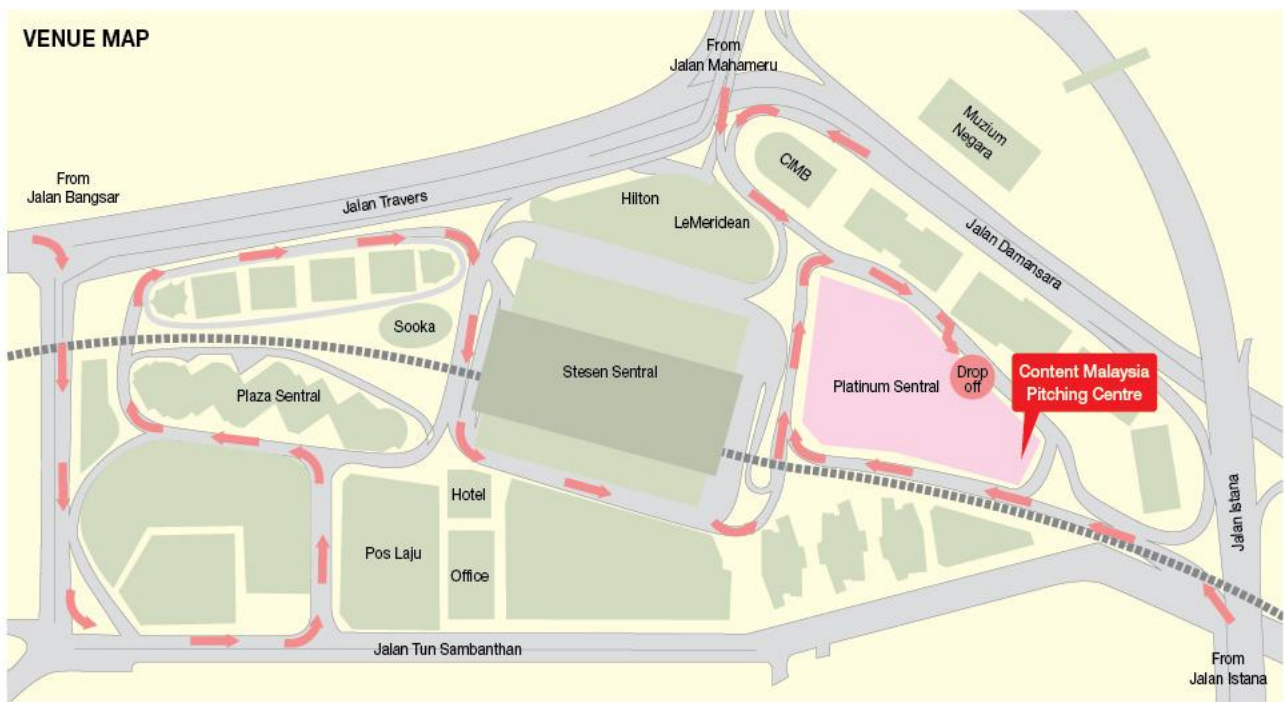

Cast

NAKAI Kiichi as Haruhiko Sakamachi

Haru as Mie Tozawa

WAKUI Emi as Yuko Tatehara

YANAGIBA Toshiro as Naoyuki Takahashi

Auditorium, Content Malaysia Pitching Centre, Unit G09 & G10, Platinum Sentral (next to KL Sentral), Jalan Stesen Sentral 50470, Kuala Lumpur