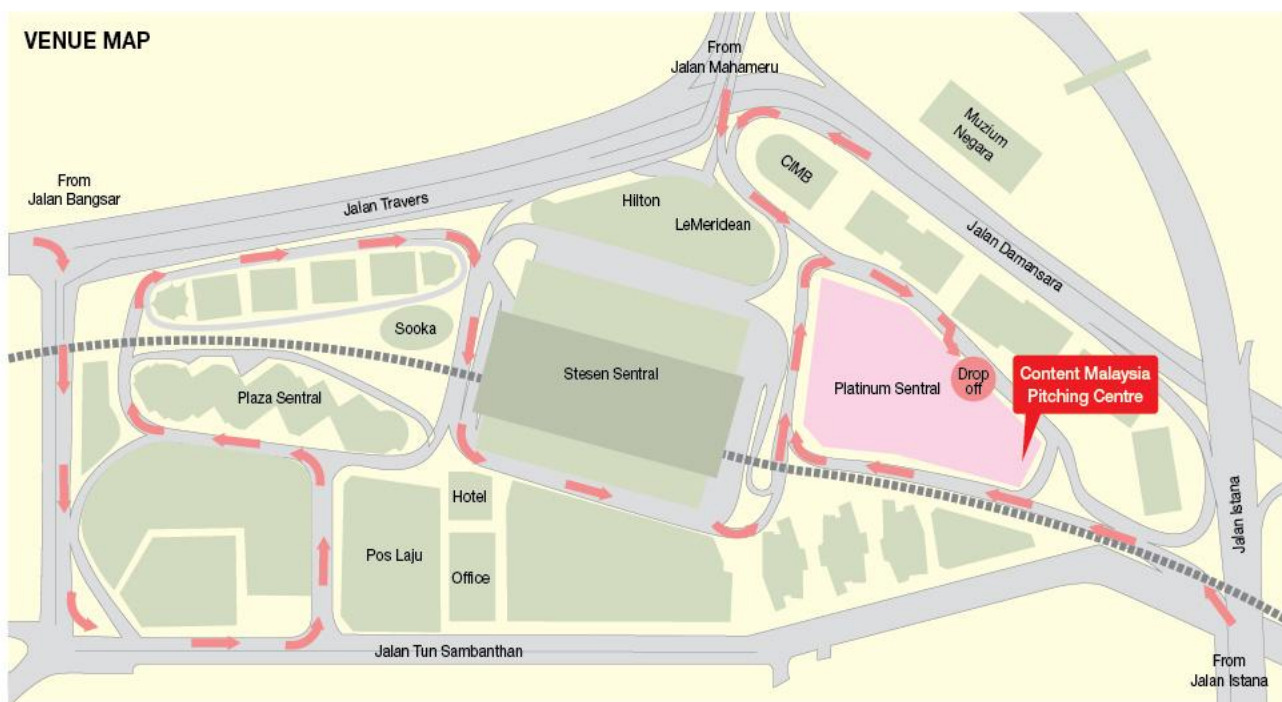

Auditorium, Content Malaysia Pitching Centre, Unit G09 & G10, Platinum Sentral (next to KL Sentral), Jalan Stesen Sentral 50470, Kuala Lumpur