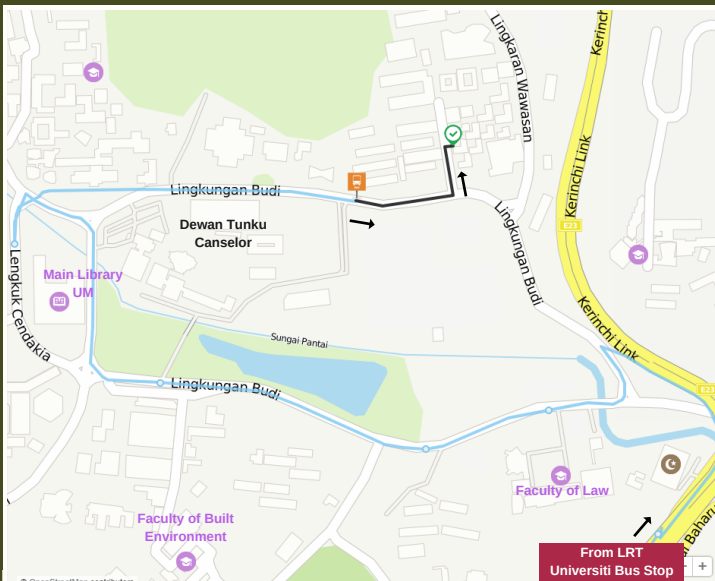

How to get to Ambang Asuhan Jepun, University of Malaya

FROM KLIA/KLIA₂

> Get on the KLIA Ekspres Train, and ride to KL Sentral Station and follow the instructions on the right.

or

> Take the bus or taxi to KL Sentral Station and follow the instructions on the right.

FROM KL SENTRAL

1. Ride the Putra Heights bound LRT, and head to the KL Gateway-Universiti Station.
2. Wait for the T789 Bus at the LRT Universiti Bus Stop, and ride to the Pusat Asasi Sains Bus Stop then walk to AAJ (refer to walking route below).

BY CAR/GRAB/TAXI

Ambang Asuhan Jepun, Universiti Malaya,
833, Lingkungan Budi, 50603,

Kuala Lumpur, Wilayah Persekutuan Kuala Lumpur

GPS COORDINATE 3°07'23.5"N 101°39'37.8"E

How to get to Ambang Asuhan Jepun, University of Malaya

LRT Universiti Bus Stop to AAJ Walking Route Map

- Pusat Asasi Sains Bustop 
- AAJ UM 
- Bus Route 
- Walking Route 
- Direction 

Duration of travel by bus:

1. Bus (7 stops)
approximately 6 -10minutes
2. Followed by walking 230m
(approximately 3 minutes)