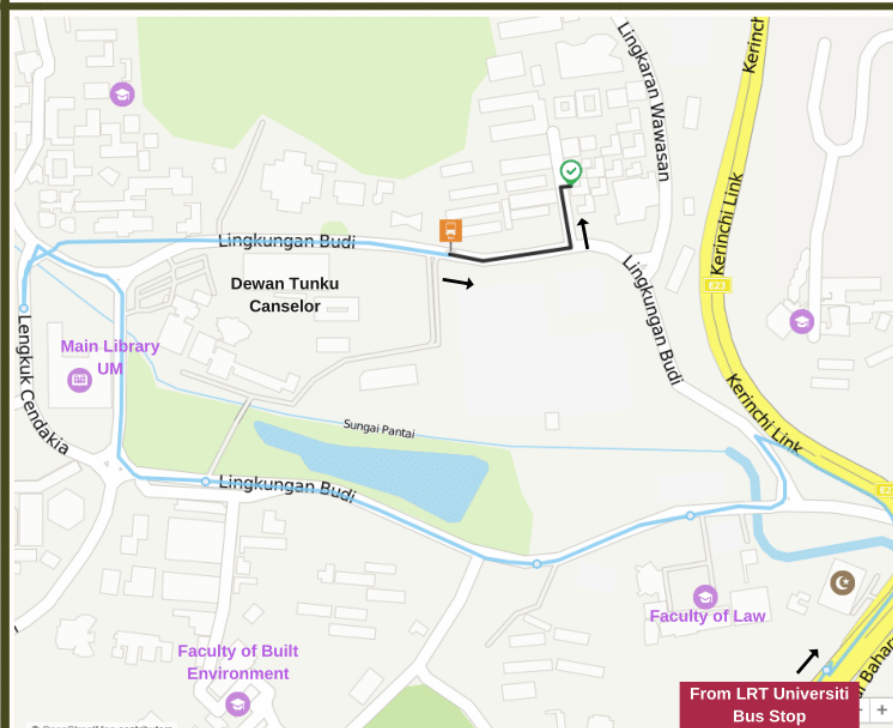

FROM KL SENTRAL

1. Ride the Putra Heights bound LRT, and head to the KL Gateway-Universiti Station.

2. Wait for the T789 Bus at the LRT Universiti Bus Stop, and ride to the Pusat Asasi Sains Bus Stop then walk to AAJ (refer to walking route below).

BY CAR/GRAB/TAXI

Ambang Asuhan Jepun, Universiti Malaya,  
833, Lingkungan Budi, 50603,  
Kuala Lumpur, Wilayah Persekutuan Kuala Lumpur  
GPS COORDINATE 3°07'23.5"N 101°39'37.8"E

## How to get to Ambang Asuhan Jepun, University of Malaya

LRT Universiti Bus Stop to AAJ Walking Route Map

- Pusat Asasi Sains Bustop 
- AAJ UM 
- Bus Route 
- Walking Route 
- Direction 

Duration of travel by bus:

1. Bus (7 stops) approximately 6 -10minutes

2. Followed by walking 230m (approximately 3 minutes)