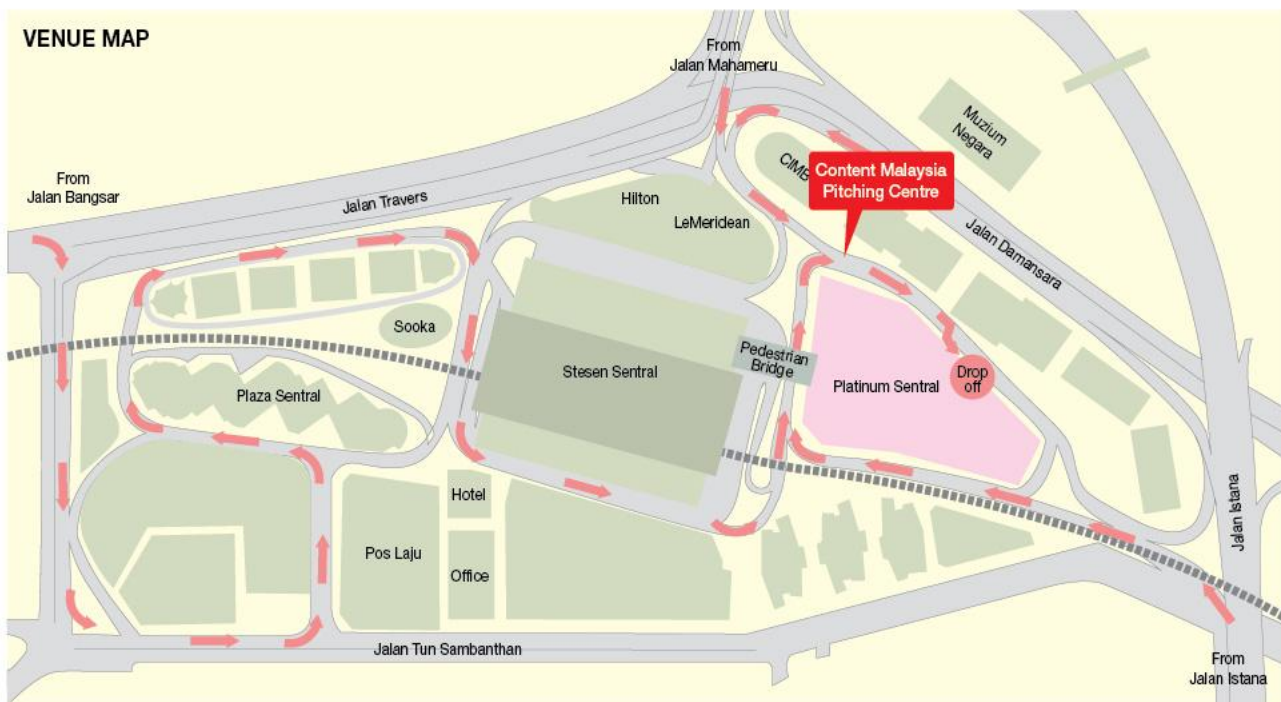

Awards & honours:

- 64th Mainichi Film Award for Best Supporting Actor – Ittoku Kishibe
- 21st Tokyo International Film Festival Japanese Eyes Special Award – Ittoku Kishibe